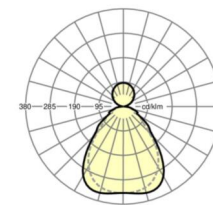

CHARACTERISTICS

Order number	46205026170
EAN number	4020863378364
Commodity code	94051190
Certification mark	IP 20, Protection class I, VDU 65°<3000, F, Indoor, CE
Impact resistance (IK rating)	IK02
Ambient temperatur	ta 25°C
Special properties	Ready for IoT
Warranty period	5 years
State funding programs	BEG - Federal funding for efficient buildings (valid only for Germany)

ELECTRICAL ENGINEERING

Controller	Electronic driver DALI2 (1 pcs.)
System output	48W
Mains voltage	230V/50Hz
Circuit breakers (inrush current)	12 pieces/B10, 20 pieces/B16, 21 pieces/C10, 33 pieces/C16
Energy efficiency class/light source	D

LIGHTING TECHNOLOGY

Placement	LED, Colour rendering/Light colour CRI ≥ 80 / 3000K
Colour tolerance (MacAdam)	3SDCM
Nominal luminous flux	5932lm
LED service life	50000h L90/B10 (Tq 25°C)
Luminaire luminous efficiency	125lm/W
UGR lat./long.	16.8 / 16.1

MECHANICS

Housing colour	traffic white RAL 9016
Dimensions (LxWxDxH)	1558mm x 321mm x 24mm
Weight (net)	6kg
Type of installation	Pendant individual mounting, Pendant light strip mounting

Dimensions

L	1558 mm	Length
B	321 mm	Width
H	24 mm	Height
A1	900 mm	Mounting distance single mounting
P min	150 mm	Minimum suspension length
P max	1900 mm	Maximum suspension length

DEEP-LINK

<https://www.regiolux.de/en/article/46205026170>